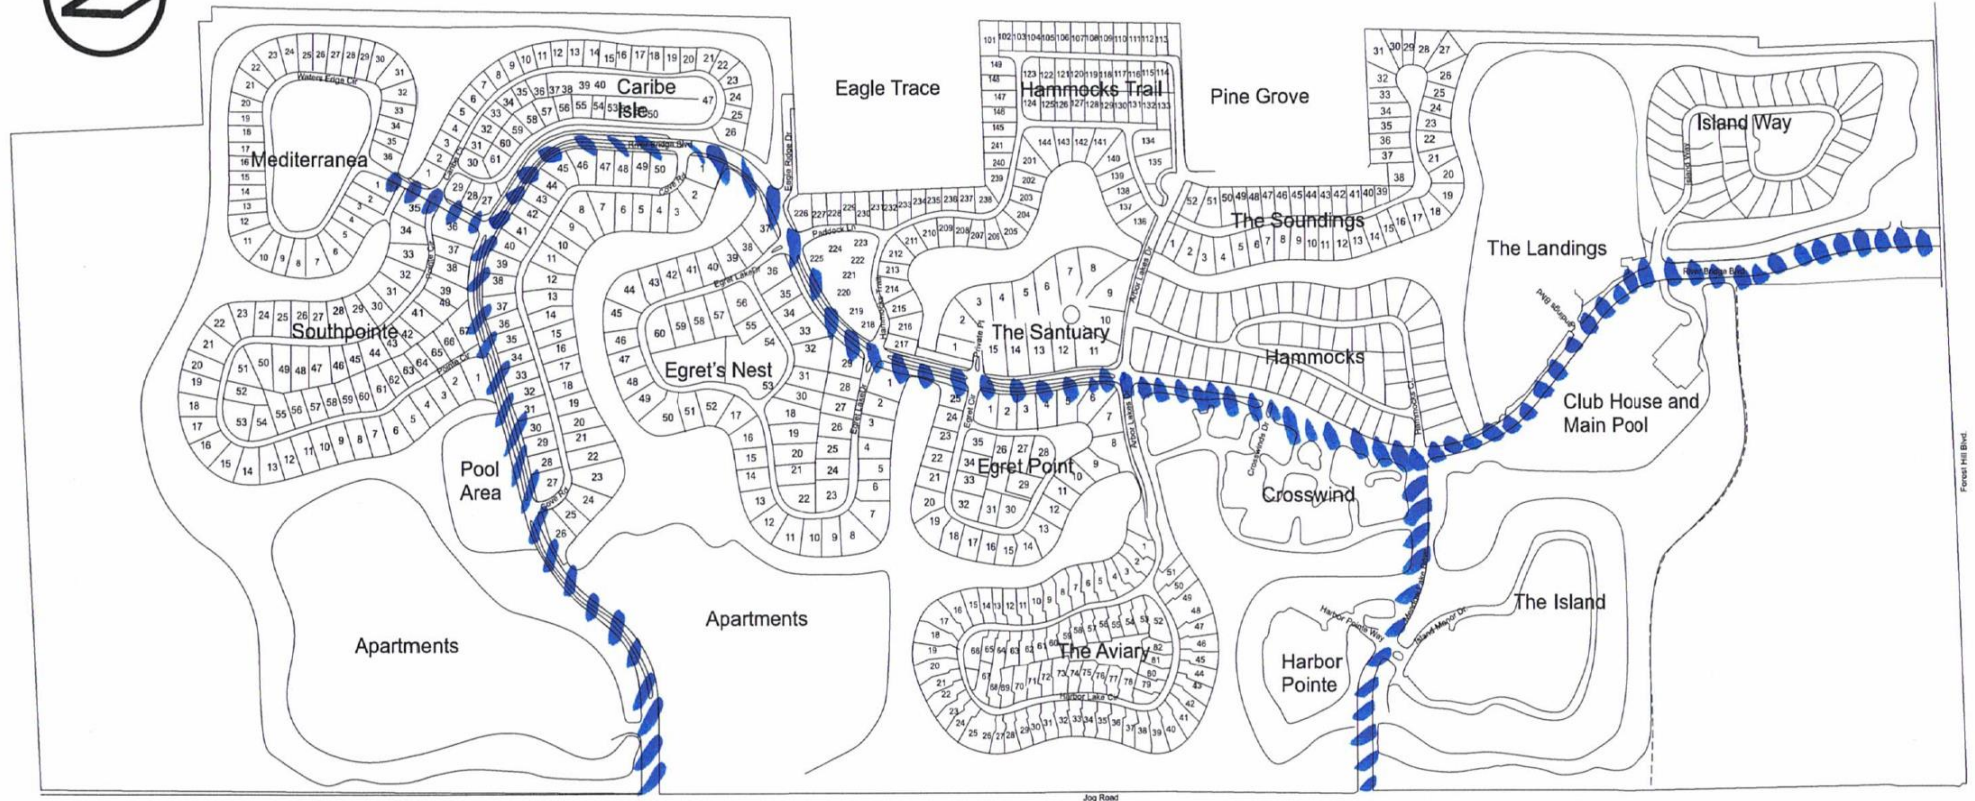

PET WALK AREA MAP

Pet walk areas are indicated by // and shall be limited to the area adjacent to the roads and side walks along River Bridge Blvd, Meadow Lake Drive, Arbor Lakes Drive and Lands End Drive.

Refer to River Bridge POA Rules and Regs # 4 (B).

River Bridge POA